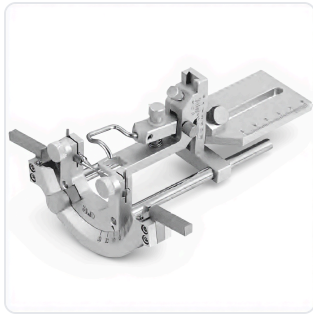

# Rotational Mouse Adaptor (60° Ear Bars Included).

SKU RWD-68065 Spec v1 Rev. 2026-06-23

DATASHEET · P  
**RWD-6**  
 Rev 2026

PRODUCT FAMILY	
ANIMAL MODEL	
APPLICATION	
COUNTRY OF ORIGIN	
MFG. STANDARD	
LOT TRACEABLE	No
VERIFIED	<a href="#">Spec v1 · 2026-06-23</a>

PRODUCT SPECIFICATIONS

FROM PUBLISHED PROD

VERTICAL_ADJUSTABLE_RANGE	30mm (-20mm ~ +10mm)	HORIZONTAL_ADJUSTABLE_RANGE	43.5mm
ROTATION_ANGLE	60° (-30° ~ +30°)	ADJUSTMENT_ACCURACY	100um
INCLUDED_ACCESSORIES	60° Ear Bars	FIXATION_POINTS	ear bars, nose, and incisors
AUTOMATION_LEVEL	manual	ACCURACY	100um
SPECIES	Mouse	BRAND	RWD
RESEARCH_DOMAIN	Addiction Research, Behavioral Pharmacology, Learning and Memory, Motor Function, Neurodegeneration, Neuroscience	DIMENSIONS LxWxH (MM)	34.0 × 39.0 × 33.0
WEIGHT (KG)	8.27	AVAILABILITY	In stock

BILL OF MATERIALS · 1 LINE ITEMS

BASE CONF

QTY	ITEM	SKU
1	Rotational Mouse Adaptor (60° Ear Bars Included)	RWD-68065

---

**Scope.**

INFO@CONDUCTSCIENCE.COM    CONDUCTSCIENCE.COM

RWD-68065 · DATASH

DATASHEET · STEREOTAXIC ACCESSORIES

## BILL OF MATERIALS · EXTENDED ATTRIBUTES

ITEM

Rotational Mouse Adaptor (60° Ear Bars Included)