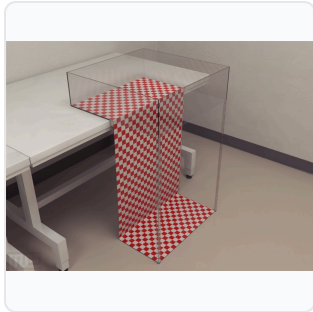

DATASHEET · BEHAVIORAL MAZES

Visual Cliff Test.

SKU ME-5201/ ME-5202 Spec v1 Rev. 2026-07-09

DATASHEET · P
ME-5201/ ME-
 Rev 2026

PRODUCT FAMILY
 ANIMAL MODEL
 APPLICATION
 COUNTRY OF ORIGIN
 MFG. STANDARD
 LOT TRACEABLE **No**
 VERIFIED **Spec v1 · 2026-07-09**